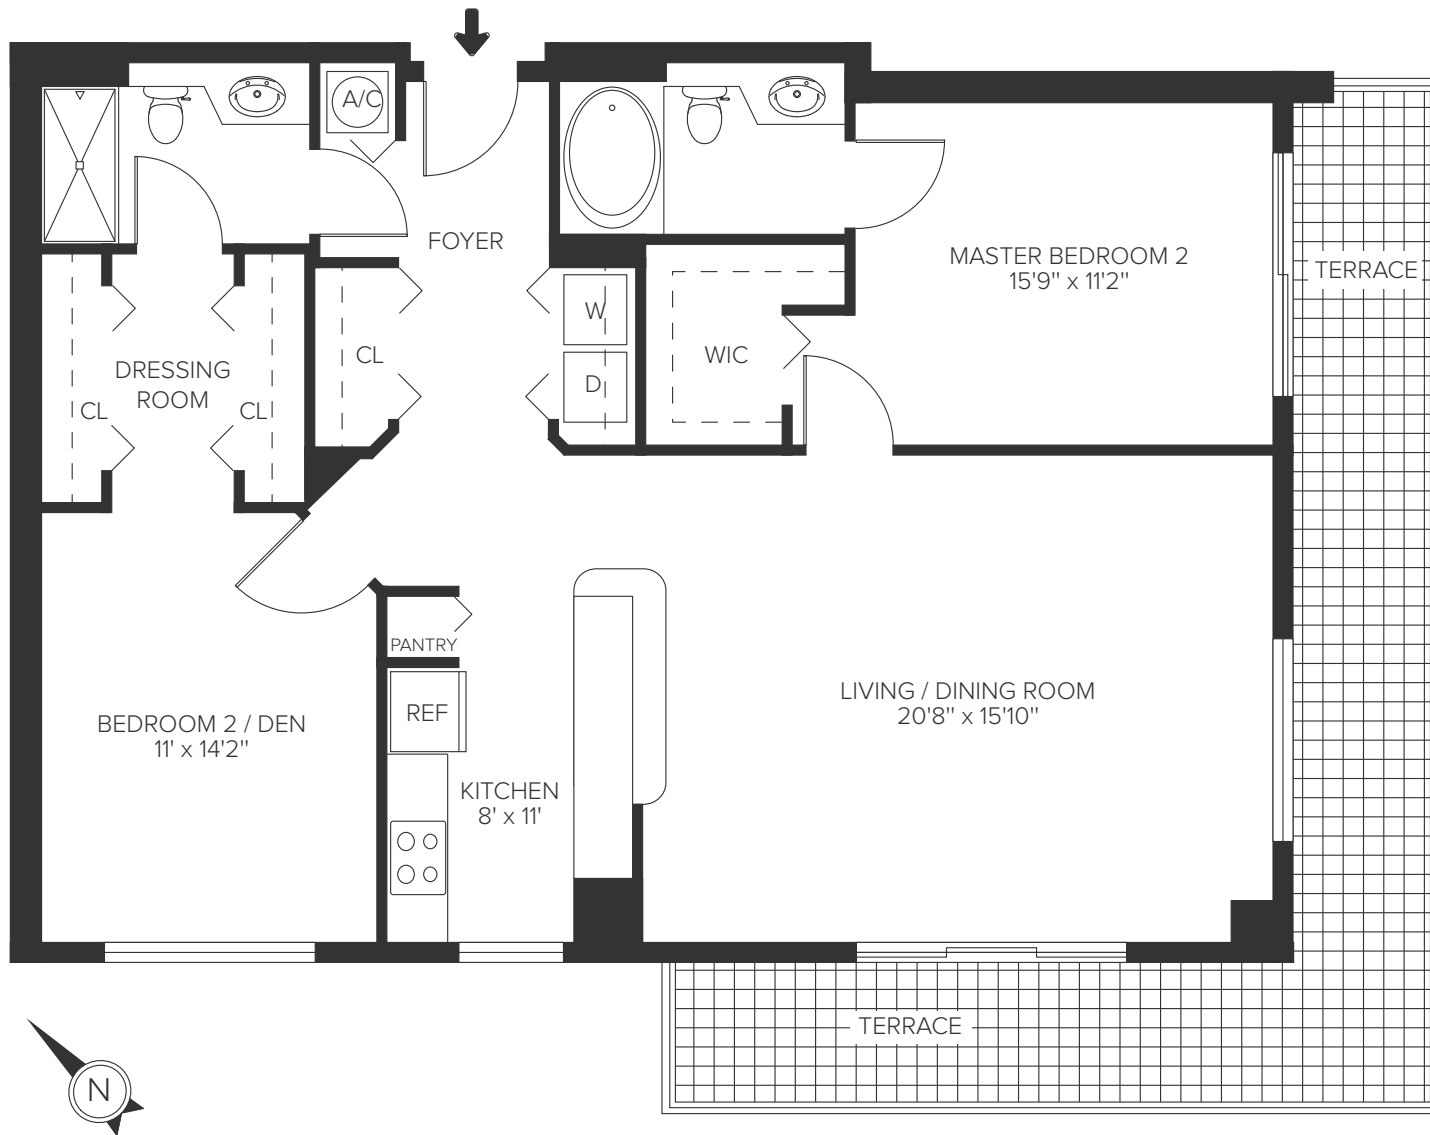

**Yacht Club at Portofino
90 Alton Road
Apartment 1102**

All information regarding the floor plan is from sources deemed reliable. However, On-Line Residential, Inc. cannot assure its accuracy and bears no responsibility for any errors, omissions or misstatements. The plan is for representation purposes only and should be used as such by the prospective purchaser. All dimensions are approximate and should be re-measured for absolute accuracy.

DESIGNED BY